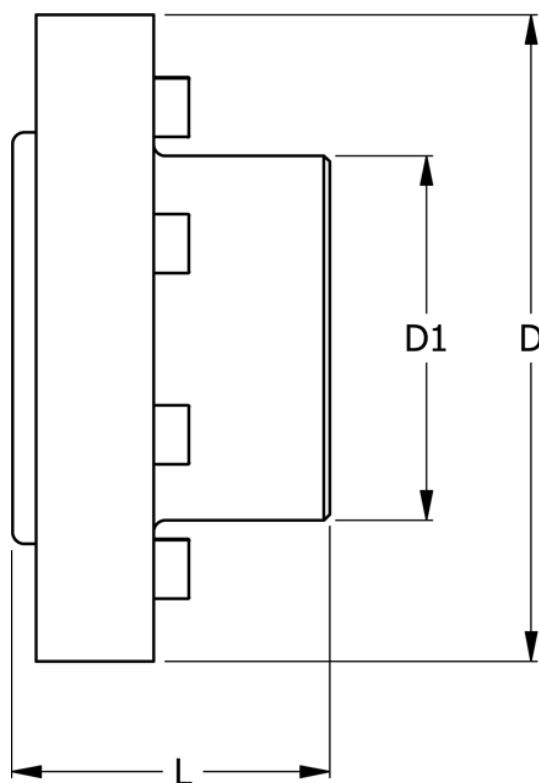

Article number: 330644005

Description: Coupling N-Eupex str. 440
Part 5 (incl. bolts) without bore

Measures

D	= 440
D1	= 265
L	= 180
Max bore	= 160
Torque (N m)	= 13500